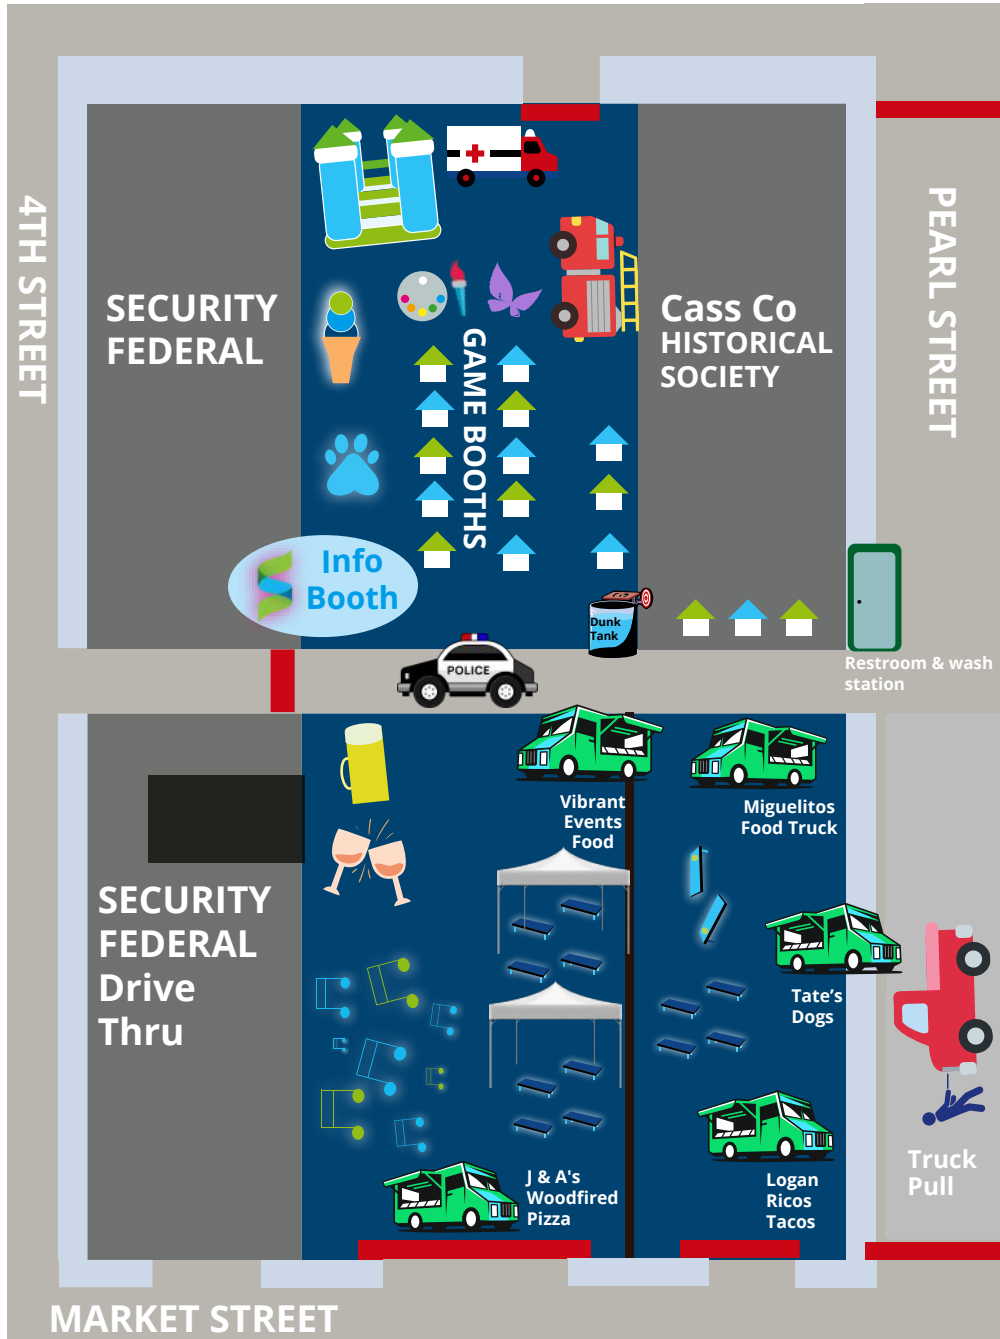

SecFed Block Party Map

KID ZONE

- Youth Checking Obstacle Course
- Ice Cream \$\$
- Face Painting w/LHS Cheerleaders
- Temporary Tatoos w/LHS Gymnastics
- Security Federal Info Booth
- Humane Society
- Fire Department
- Police Department
- Game Booths
- Dunk Tank w/Lewis Cass Athletics

MUSIC ZONE

- Beer Garden & Wine Slushies with Vibrant Events \$\$
- People's Social Wine & Frozen Cocktails \$\$
- Corn Hole
- The Flying Toasters 8-10pm
- Food Trucks \$\$
- Truck Pull 6-7:30pm w/local HS Football Players

Kids: Pick up a game card at the INFO BOOTH; Get a stamp at game booths to get your name in a drawing to win a kids scooter!!!

DETAILS at INFO BOOTH

GAME BOOTHS

- Area Five
- Church of Christ
- Cedar Creek
- Cass County EMS
- Humane Society
- Kevin Crook Insurance
- Logan's Landing
- Logansport Fire Department
- Logansport Police Department
- Logansport HS Cheerleaders
- Logansport HS Gymnastics
- Lewis Cass Athletics
- Revolution Community Church
- Stand Up Cass County
- Transco Railway
- United Way

Member FDIC

Note: Layout is subject to change.

Must be 21+ with valid ID to enter Beer/Wine Garden.